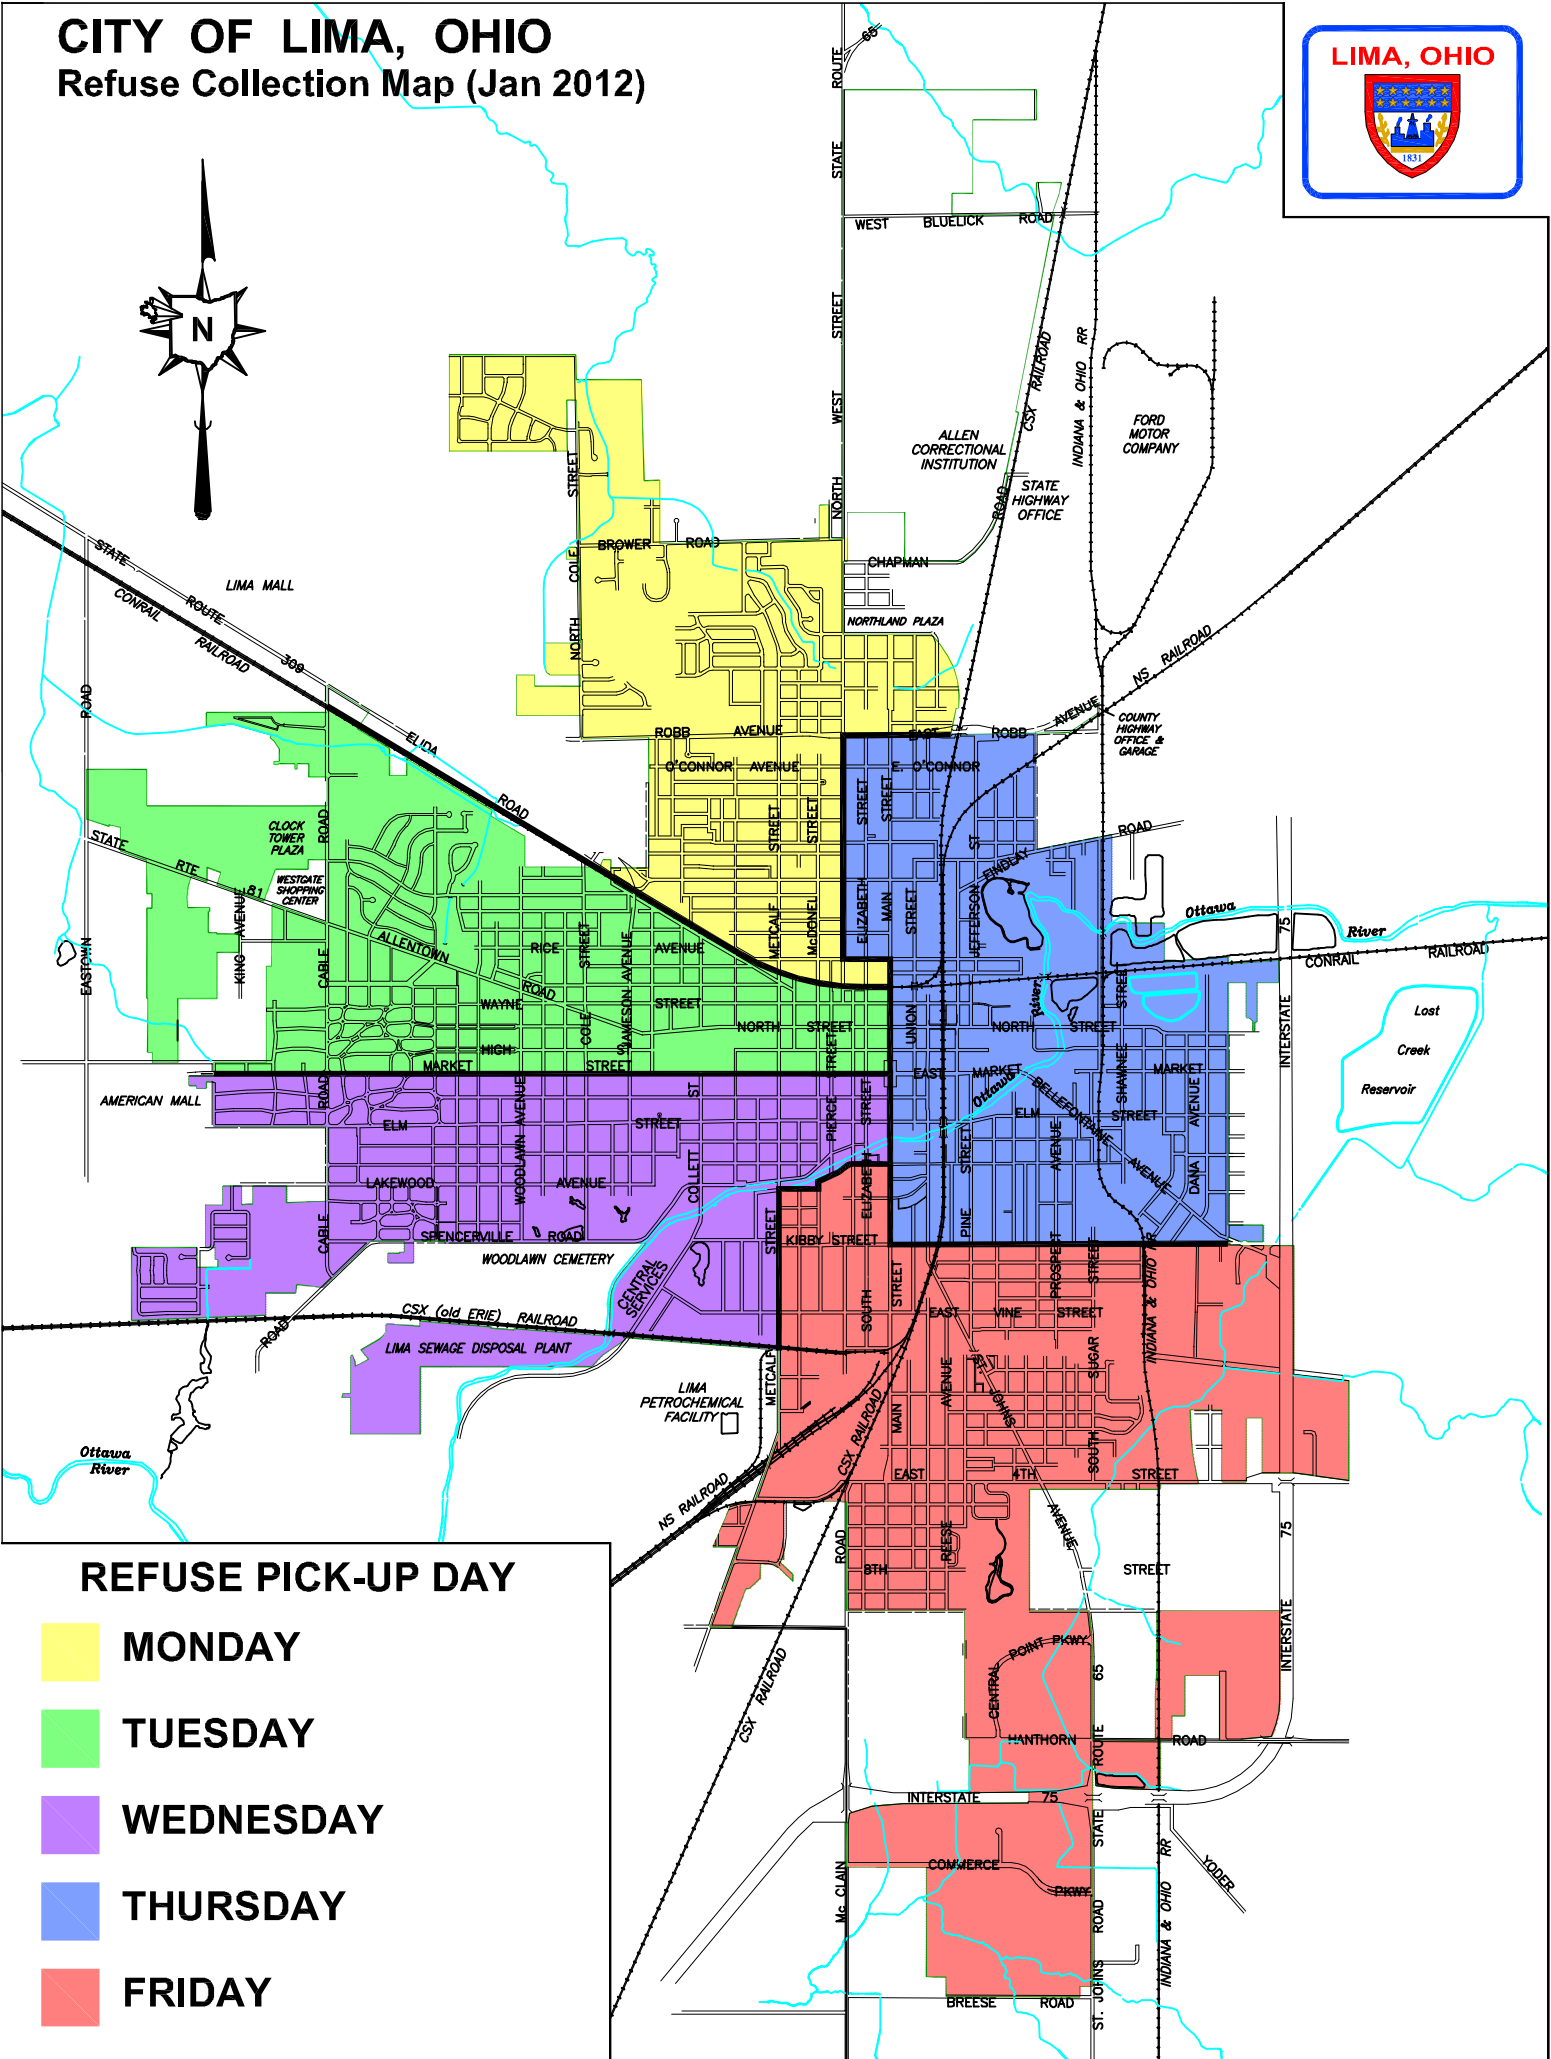

CITY OF LIMA, OHIO

Refuse Collection Map (Jan 2012)

REFUSE PICK-UP DAY

- MONDAY
- TUESDAY
- WEDNESDAY
- THURSDAY
- FRIDAY